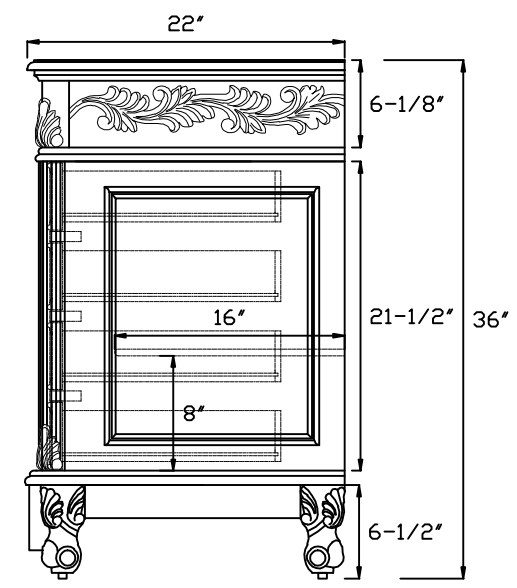

**Front view**

**Side view**

**Top view**

**Back view**

**Drawer Interior Size**

<b>DWG. NO.</b>
<b>MODEL NO:</b> VF-1039VM
<b>SPEC NO:</b>
<b>QUANTITY:</b>
<b>DATE:</b> 10/26/2020
<b>CHECKED BY:</b>
<b>FOR PROPOSAL ONLY ALL DIMENSIONS TO BE VERIFIED</b>
<b>PROJECT:</b>
<b>COLOR:</b>
<b>FINISH:</b>
<b>REVISIONS</b>
1
2
3
4
5
6
<b>ELEGANT FURNITURE &amp; LIGHTING™</b>
<b>500-550 E. Erie Avenue Philadelphia PA 19134</b>