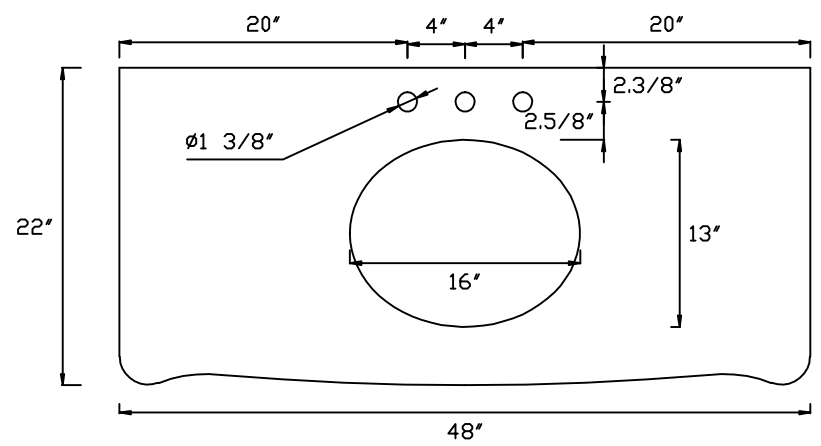

**Front view**

**Side view**

**Top view**

**Back view**

**Drawer Interior Size**

<b>DWG. NO.</b>
<b>MODEL NO:</b> VF-1039VM
<b>SPEC NO:</b>
<b>QUANTITY:</b>
<b>DATE:</b> 10/26/2020
<b>CHECKED BY:</b>
<b>FOR PROPOSAL ONLY ALL DIMENSIONS TO BE VERIFIED</b>
<b>PROJECT:</b>
<b>COLOR:</b>
<b>FINISH:</b>
<b>REVISIONS</b>
1
2
3
4
5
6
<b>ELEGANT FURNITURE &amp; LIGHTING™</b>
<b>500-550 E. Erie Avenue Philadelphia PA 19134</b>