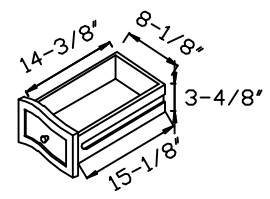

**Front view**

**Side view**

**Top view**

**Back view**

**Drawer Interior Size**

<b>DWG. NO.</b>
<b>MODEL NO:</b> VF-1039VM
<b>SPEC NO:</b>
<b>QUANTITY:</b>
<b>DATE:</b> 10/26/2020
<b>CHECKED BY:</b>
<b>FOR PROPOSAL ONLY ALL DIMENSIONS TO BE VERIFIED</b>
<b>PROJECT:</b>
<b>COLOR:</b>
<b>FINISH:</b>
<b>REVISIONS</b>
1
2
3
4
5
6
<b>ELEGANT FURNITURE &amp; LIGHTING™</b>
<b>500-550 E. Erie Avenue Philadelphia PA 19134</b>