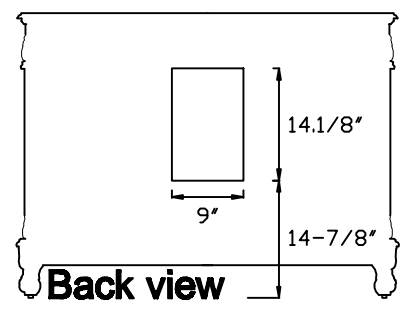

**Front view**

**Side view**

**Top view**

**Back view**

**Drawer Interior Size**

<b>DWG. NO.</b>
<b>MODEL NO:</b> VF-1039VM
<b>SPEC NO:</b>
<b>QUANTITY:</b>
<b>DATE:</b> 10/26/2020
<b>CHECKED BY:</b>
<b>FOR PROPOSAL ONLY ALL DIMENSIONS TO BE VERIFIED</b>
<b>PROJECT:</b>
<b>COLOR:</b>
<b>FINISH:</b>
<b>REVISIONS</b>
1
2
3
4
5
6
<b>ELEGANT FURNITURE &amp; LIGHTING™</b>
<b>500-550 E. Erie Avenue Philadelphia PA 19134</b>